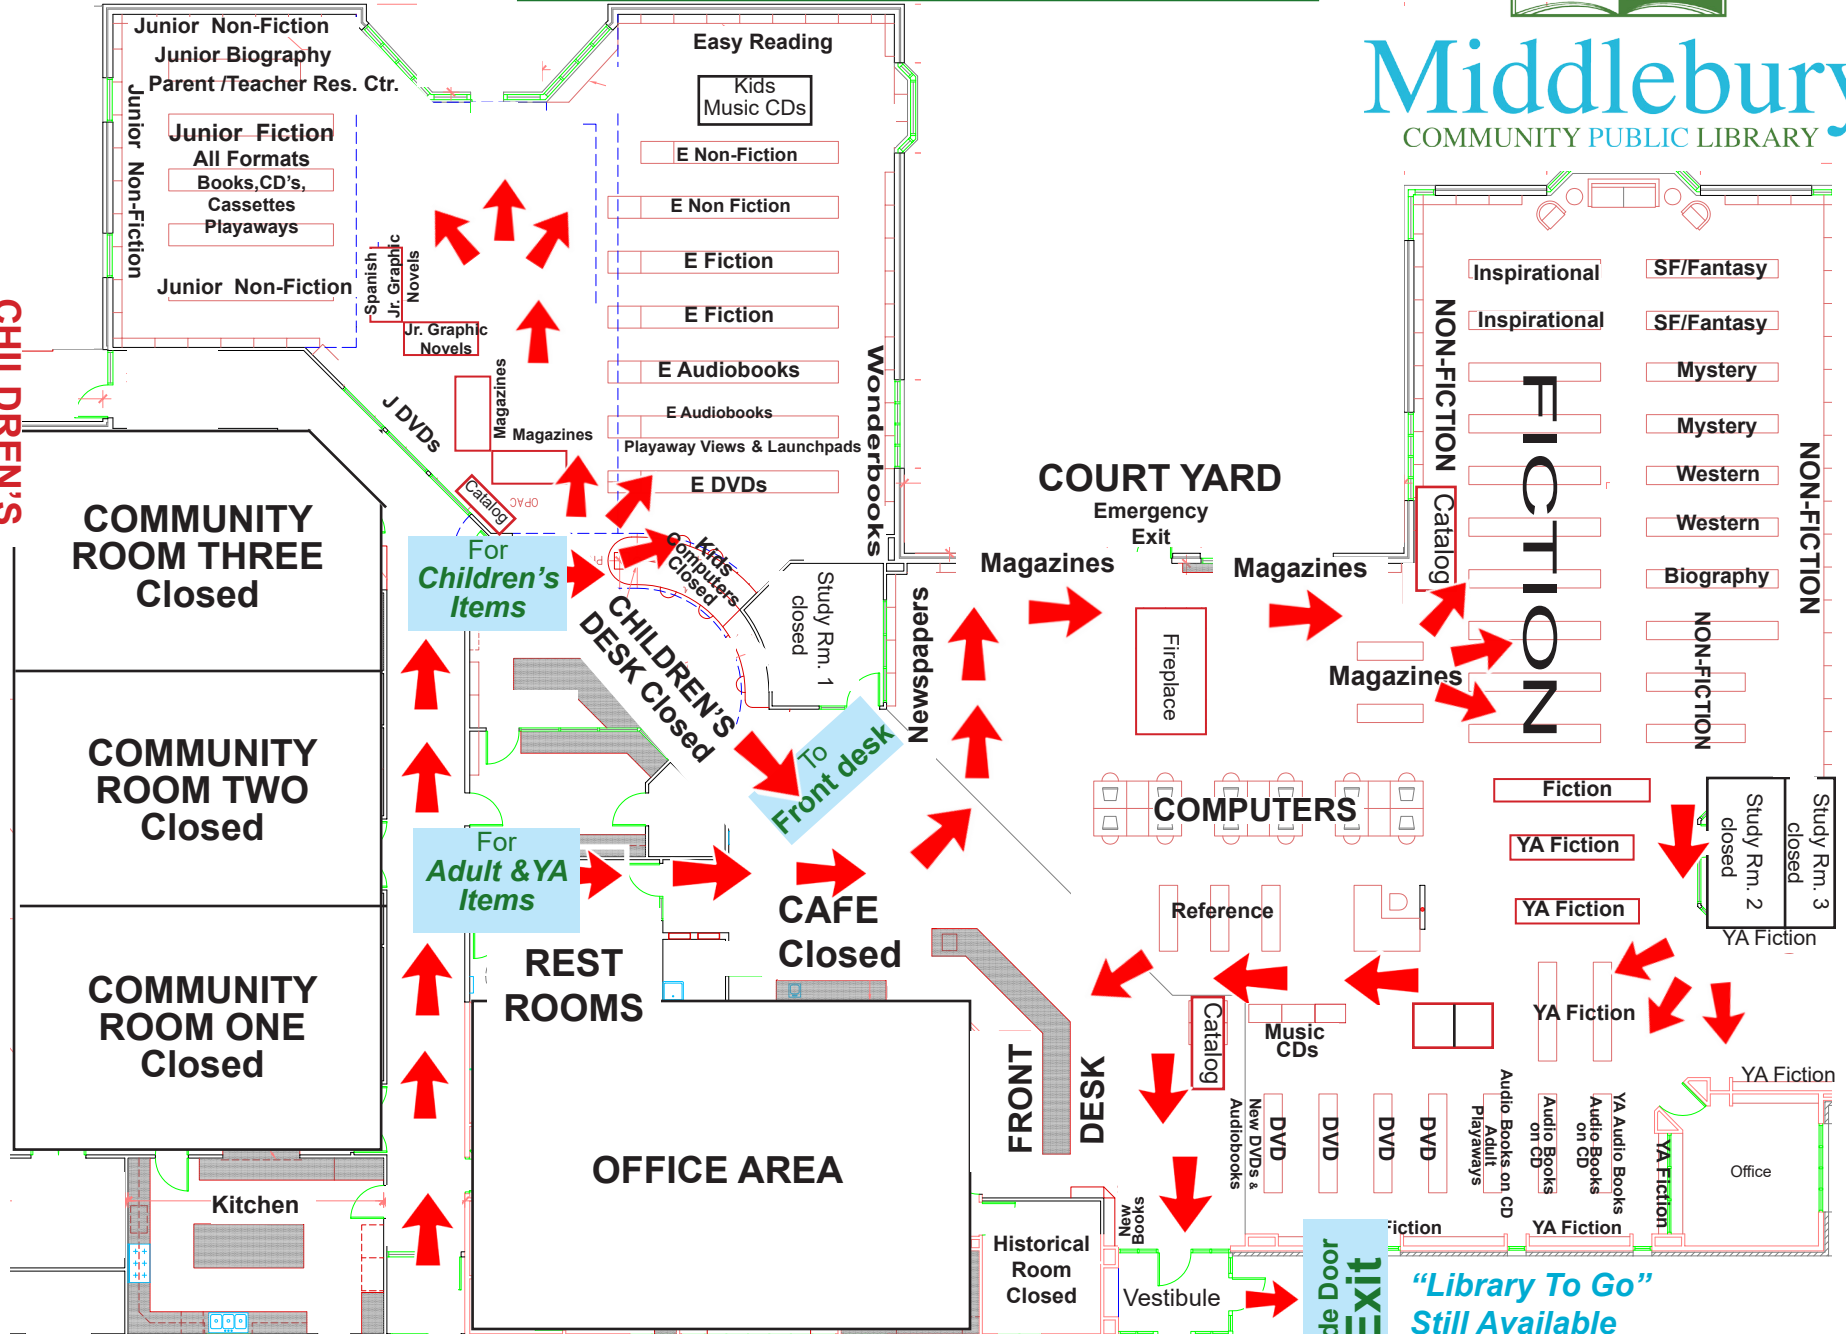

EAST PARK

# New Library Traffic Flow with New Normal Guidelines

# Middlebury

COMMUNITY PUBLIC LIBRARY

CHILDREN'S  
EXIT CLOSED

NORTH STATE STREET

NORTH MAIN STREET (SR 13)

**New Entrance**  
(Community Rm Entrance)

(Main Entrance Closed)

**Side Door Exit**

**"Library To Go"**  
Still Available

EAST WINSLOW STREET

Rev. 6/2020

(Over)